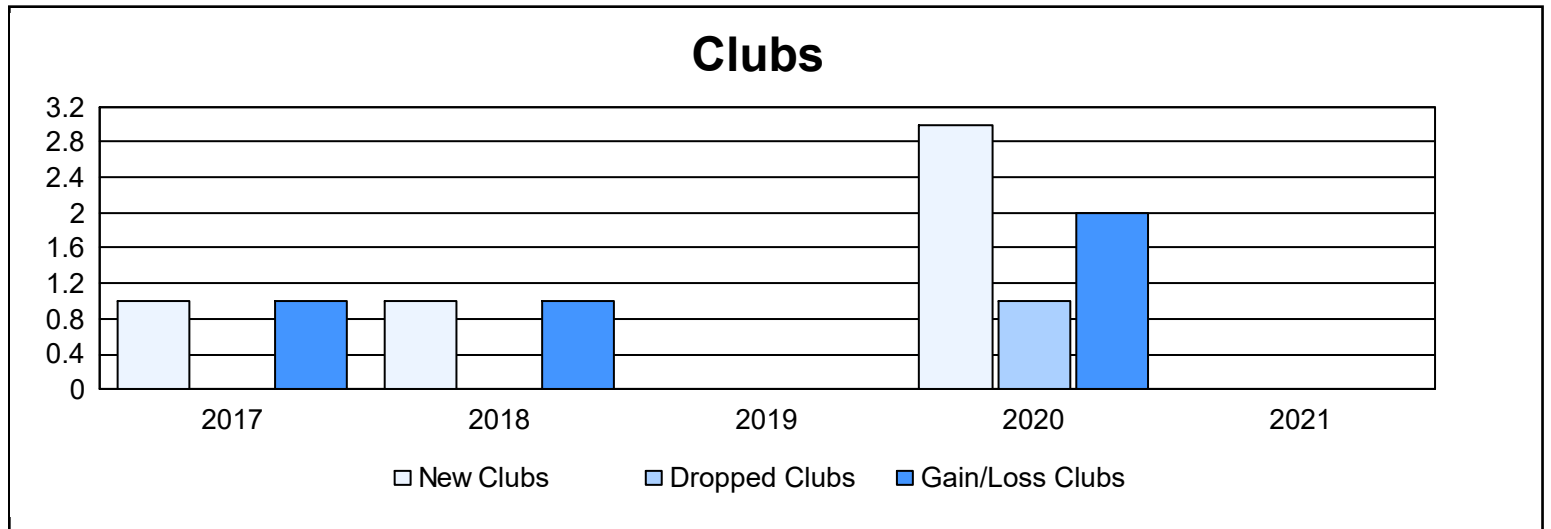

Year	New Clubs	Dropped Clubs	Gain/ Loss Clubs	New Members	Charter Members	Reinstate Members	Transfer Members	Total Member Added	Total Members Dropped	Gain/ Loss Members
2016-2017	1	0	1	110	27	2	4	143	192	-49
2017-2018	1	0	1	139	23	6	3	171	155	16
2018-2019	0	0	0	150	0	1	3	154	184	-30
2019-2020	3	1	2	92	68	8	15	183	210	-27
2020-2021	0	0	0	53	4	6	6	69	154	-85
<b>Average</b>	<b>1</b>	<b>0</b>	<b>1</b>	<b>109</b>	<b>24</b>	<b>5</b>	<b>6</b>	<b>144</b>	<b>179</b>	<b>-35</b>

### Membership Composition June 2021 Cumulative