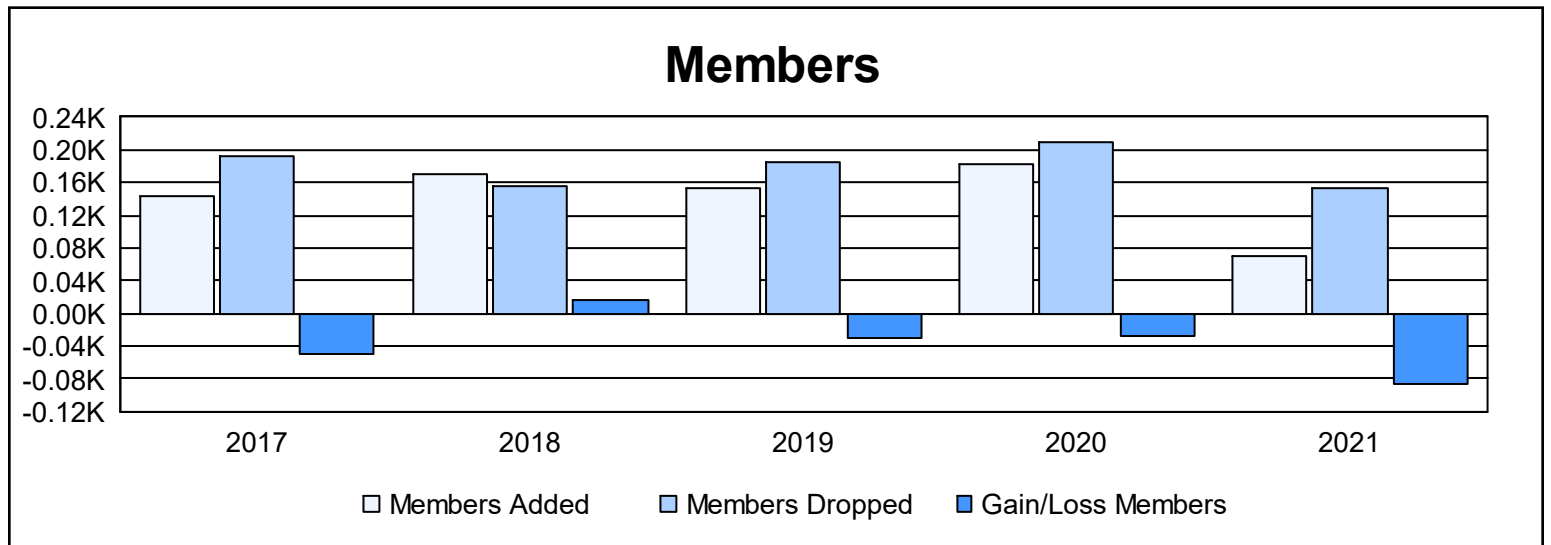

Year	New Clubs	Dropped Clubs	Gain/ Loss Clubs	New Members	Charter Members	Reinstate Members	Transfer Members	Total Member Added	Total Members Dropped	Gain/ Loss Members
2016-2017	1	0	1	110	27	2	4	143	192	-49
2017-2018	1	0	1	139	23	6	3	171	155	16
2018-2019	0	0	0	150	0	1	3	154	184	-30
2019-2020	3	1	2	92	68	8	15	183	210	-27
2020-2021	0	0	0	53	4	6	6	69	154	-85
<b>Average</b>	<b>1</b>	<b>0</b>	<b>1</b>	<b>109</b>	<b>24</b>	<b>5</b>	<b>6</b>	<b>144</b>	<b>179</b>	<b>-35</b>

### Membership Composition June 2021 Cumulative