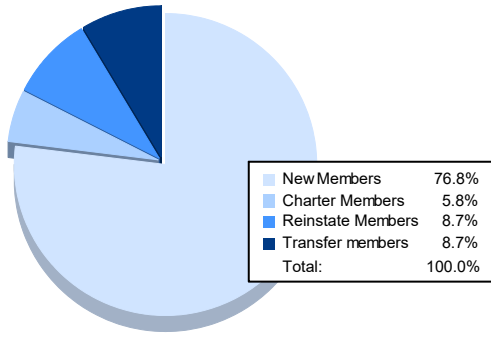

Year	New Clubs	Dropped Clubs	Gain/ Loss Clubs	New Members	Charter Members	Reinstate Members	Transfer Members	Total Member Added	Total Members Dropped	Gain/ Loss Members
2016-2017	1	0	1	110	27	2	4	143	192	-49
2017-2018	1	0	1	139	23	6	3	171	155	16
2018-2019	0	0	0	150	0	1	3	154	184	-30
2019-2020	3	1	2	92	68	8	15	183	210	-27
2020-2021	0	0	0	53	4	6	6	69	154	-85
<b>Average</b>	<b>1</b>	<b>0</b>	<b>1</b>	<b>109</b>	<b>24</b>	<b>5</b>	<b>6</b>	<b>144</b>	<b>179</b>	<b>-35</b>

### Membership Composition June 2021 Cumulative